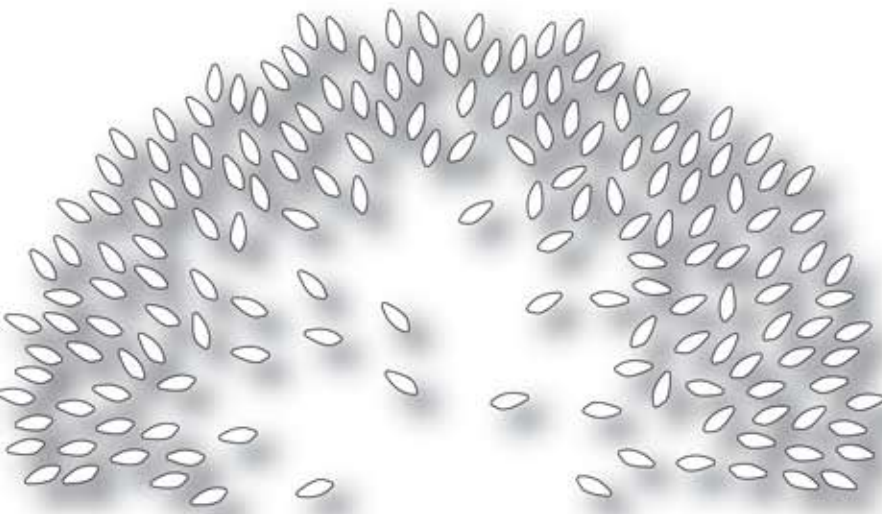

Selena
Butterfly
98159

the Maribelle Butterfly
can be used as an
overlay with the
Selena Butterfly

Maribelle
Butterfly
98156

Primula
Blooms
98149
(layer the flowers!)

Cocoa Bean
Butterfly
98148
(works with stamp C1714)

Whimsy
Circle
98154

Flower Mound
98144

Arboscello
Tree
98155

Leaf Canopy
98142

Piestra
Tile
98157

Twiggy Tree
98143

Scalloped Banner
98147

(straight banner fits
on scalloped banner)

(flower mound and
leaf canopy work
with the twiggy tree)