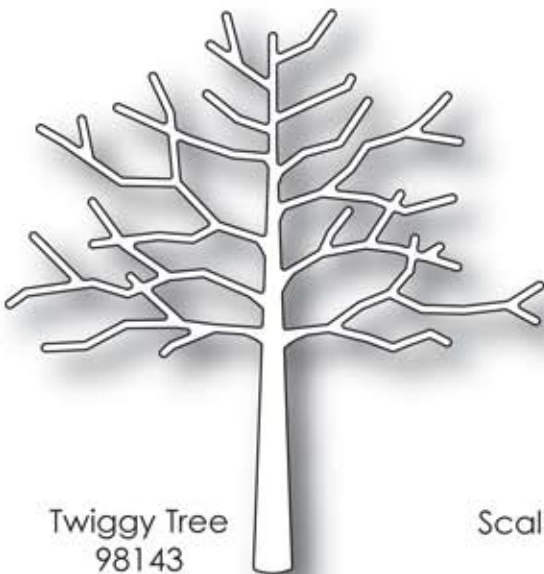

Selena
Butterfly
98159

the Maribelle Butterfly
can be used as an
overlay with the
Selena Butterfly

Maribelle
Butterfly
98156

Primula
Blooms
98149
(layer the flowers!)

Cocoa Bean
Butterfly
98148
(works with stamp C1714)

Whimsy
Circle
98154

Flower Mound
98144

Arboscello
Tree
98155

Leaf Canopy
98142

Piestra
Tile
98157

Twiggy Tree
98143

Scalloped Banner
98147

(straight banner fits
on scalloped banner)